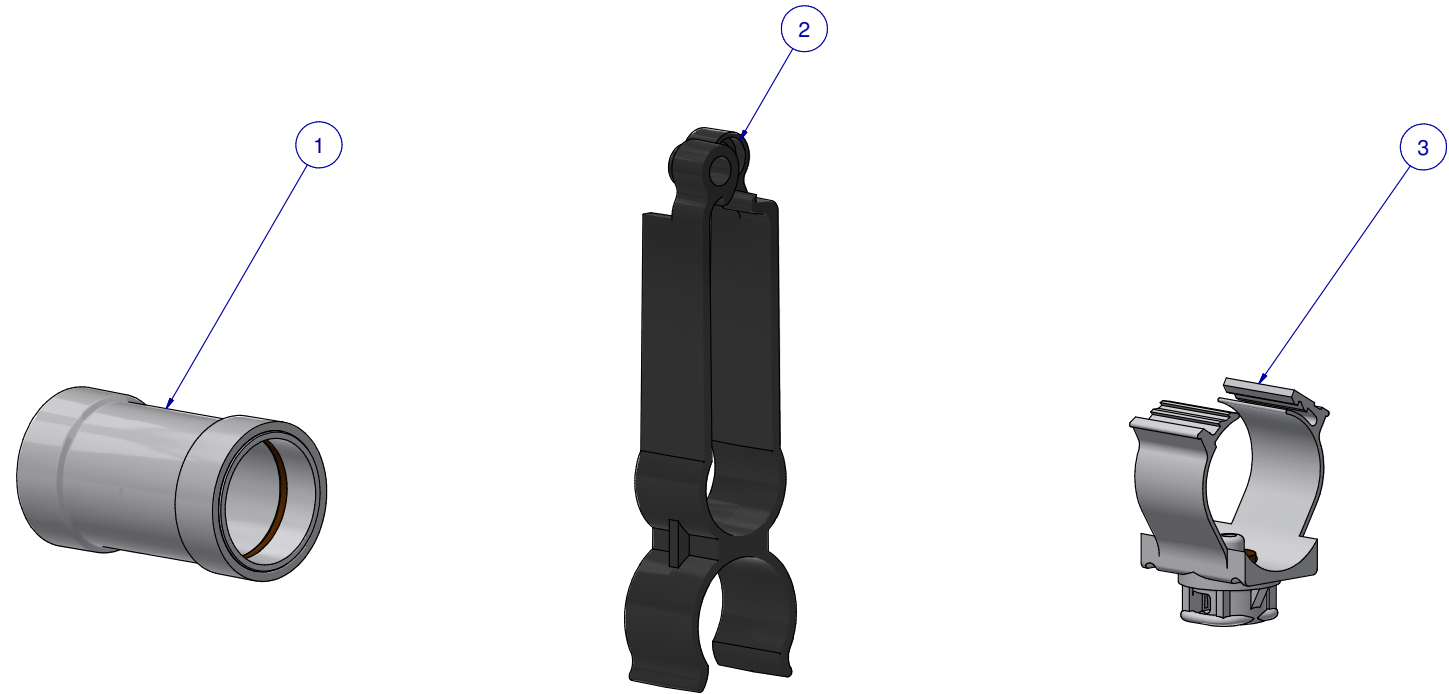

ITEM	PART NR.	QTY	DESCRIPTION
1	2762	1	PIPE CONNECTOR: 1" PVC - WHITE
2	1646	1	HANGER: SUPPORT PIPE - BIG ACE / BIG Z
3	2386	6	SADDLE: CLIP-ON TL

SUB KIT: FLOOR TL CLIP-ON SADDLE X 6

PART NR.:

DATE: 02-29-16