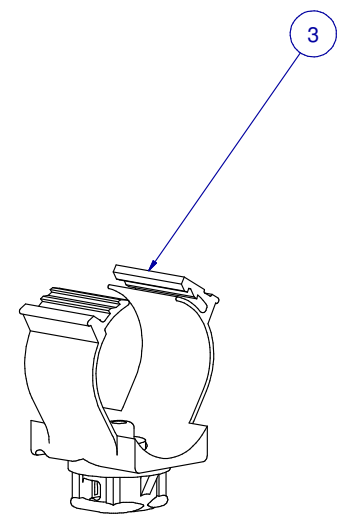

ITEM	PART NR.	QTY	DESCRIPTION
1	2762	1	PIPE CONNECTOR: 1" PVC - WHITE
2	1646	1	HANGER: SUPPORT PIPE - BIG ACE / BIG Z
3	2386	6	SADDLE: CLIP-ON TL

SUB KIT: FLOOR TL CLIP-ON SADDLE X 6

PART NR.:

DATE: 02-29-16