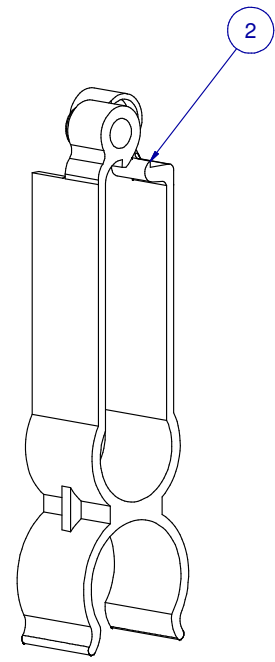

ITEM	PART NR.	QTY	DESCRIPTION
1	2762	1	PIPE CONNECTOR: 1" PVC - WHITE
2	1646	1	HANGER: SUPPORT PIPE - BIG ACE / BIG Z
3	2386	6	SADDLE: CLIP-ON TL

SUB KIT: FLOOR TL CLIP-ON SADDLE X 6

PART NR.:

DATE: 02-29-16