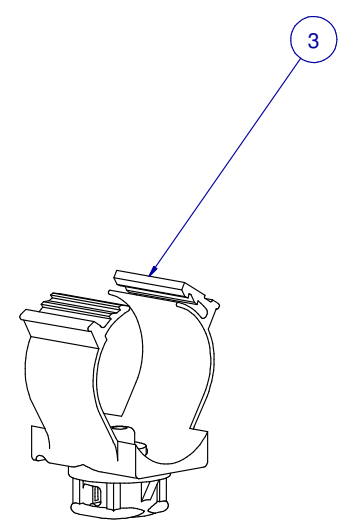

ITEM	PART NR.	QTY	DESCRIPTION
1	2762	1	PIPE CONNECTOR: 1" PVC - WHITE
2	1646	1	HANGER: SUPPORT PIPE - BIG ACE / BIG Z
3	2386	8	SADDLE: CLIP-ON TL

SUB KIT: FLOOR TL CLIP-ON SADDLE X 8  
DATE: 02-29-16 REVISION:

PART NR.:  
4811