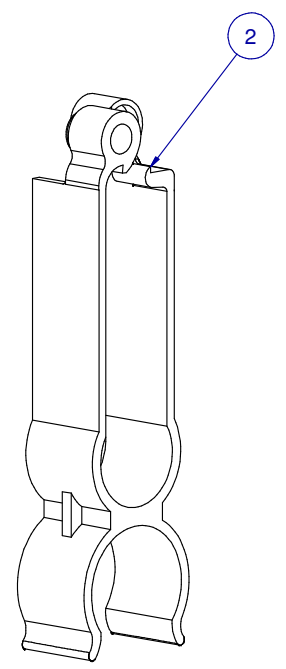

ITEM	PART NR.	QTY	DESCRIPTION
1	2762	1	PIPE CONNECTOR: 1" PVC - WHITE
2	1646	1	HANGER: SUPPORT PIPE - BIG ACE / BIG Z
3	2386	8	SADDLE: CLIP-ON TL

SUB KIT: FLOOR TL CLIP-ON SADDLE X 8  
DATE: 02-29-16 REVISION:

PART NR.:  
4811