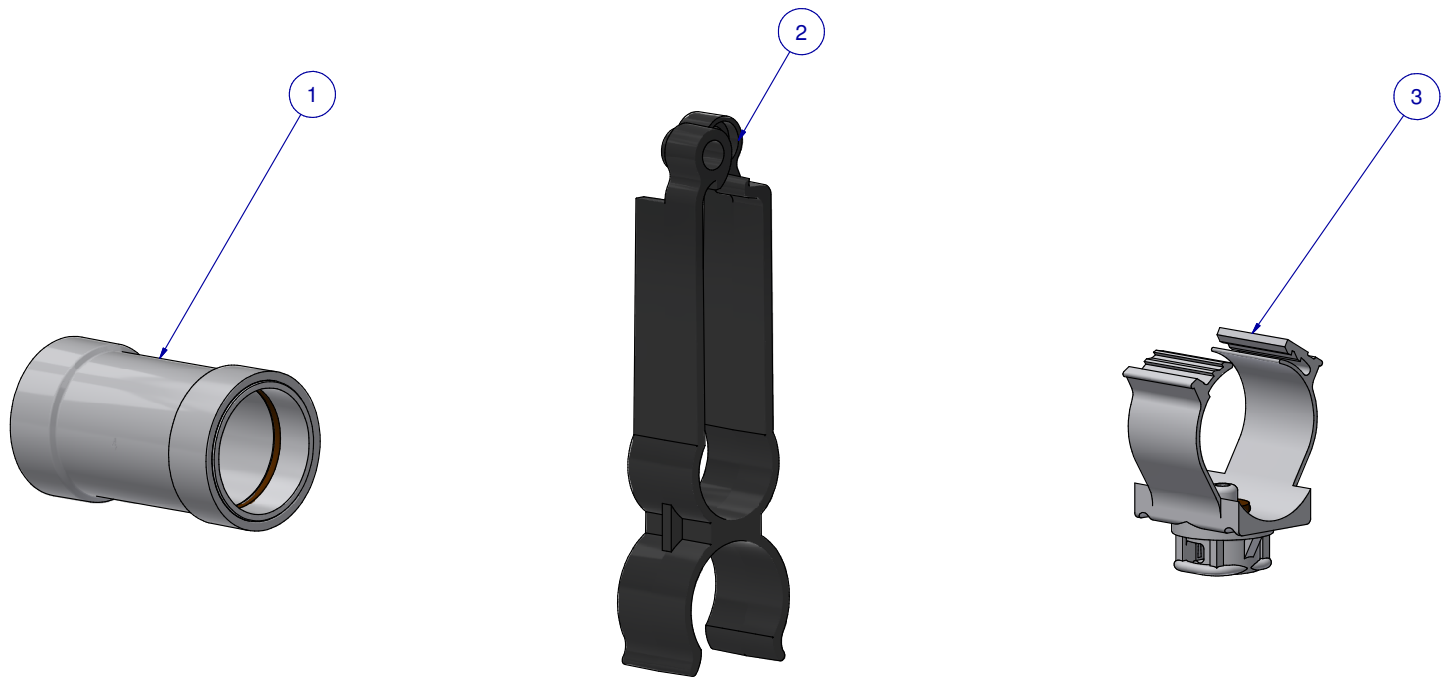

ITEM	PART NR.	QTY	DESCRIPTION
1	2762	1	PIPE CONNECTOR: 1" PVC - WHITE
2	1646	1	HANGER: SUPPORT PIPE - BIG ACE / BIG Z
3	2386	8	SADDLE: CLIP-ON TL

SUB KIT: FLOOR TL CLIP-ON SADDLE X 8
DATE: 02-29-16 REVISION:

PART NR.:
4811