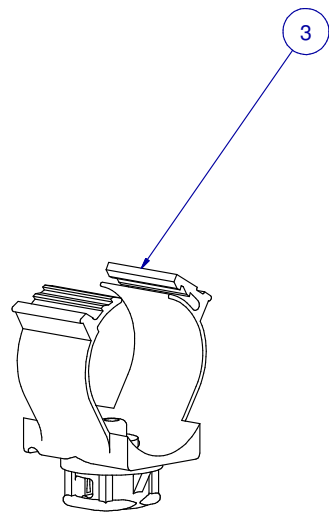

ITEM	PART NR.	QTY	DESCRIPTION
1	2762	1	PIPE CONNECTOR: 1" PVC - WHITE
2	1646	1	HANGER: SUPPORT PIPE - BIG ACE / BIG Z
3	2386	10	SADDLE: CLIP-ON TL

SUB KIT: FLOOR TL CLIP-ON SADDLE X 10

PART NR.:

DATE: 02-29-16