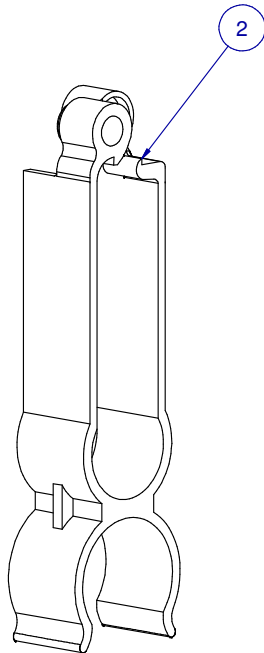

ITEM	PART NR.	QTY	DESCRIPTION
1	2762	1	PIPE CONNECTOR: 1" PVC - WHITE
2	1646	1	HANGER: SUPPORT PIPE - BIG ACE / BIG Z
3	2386	10	SADDLE: CLIP-ON TL

SUB KIT: FLOOR TL CLIP-ON SADDLE X 10

PART NR.:

DATE: 02-29-16