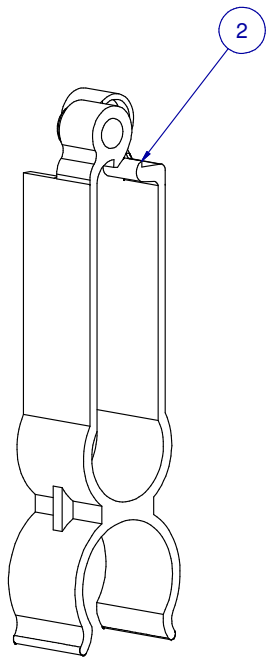

ITEM	PART NR.	QTY	DESCRIPTION
1	2762	1	PIPE CONNECTOR: 1" PVC - WHITE
2	1646	1	HANGER: SUPPORT PIPE - BIG ACE / BIG Z
3	2386	12	SADDLE: CLIP-ON TL

SUB KIT: FLOOR TL CLIP-ON SADDLE X 12

DATE: 02-29-16

REVISION:

PART NR.:
4813