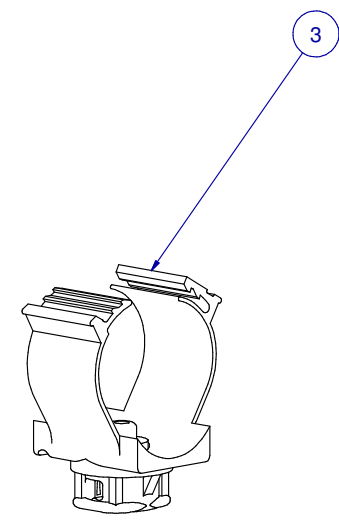

ITEM	PART NR.	QTY	DESCRIPTION
1	2762	1	PIPE CONNECTOR: 1" PVC - WHITE
2	1646	1	HANGER: SUPPORT PIPE - BIG ACE / BIG Z
3	2386	12	SADDLE: CLIP-ON TL

SUB KIT: FLOOR TL CLIP-ON SADDLE X 12

DATE: 02-29-16

REVISION:

PART NR.:
4813