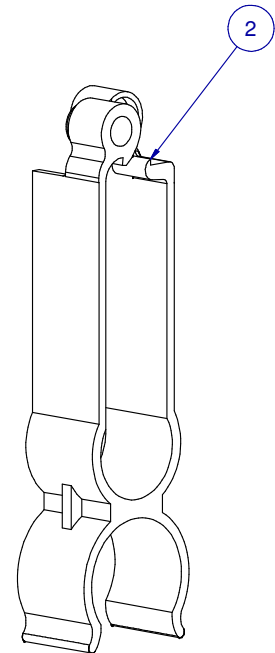

ITEM	PART NR.	QTY	DESCRIPTION
1	2762	1	PIPE CONNECTOR: 1" PVC - WHITE
2	1646	1	HANGER: SUPPORT PIPE - BIG ACE / BIG Z
3	2386	15	SADDLE: CLIP-ON TL

SUB KIT: FLOOR TL CLIP-ON SADDLE X 15

PART NR.:

DATE: 02-29-16