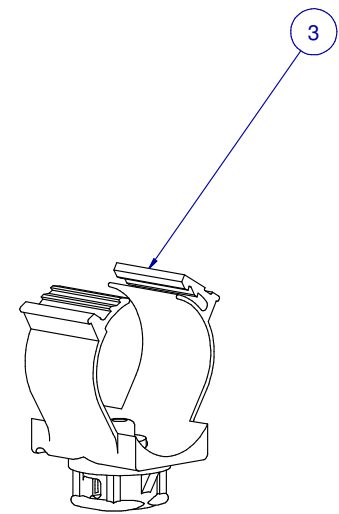

ITEM	PART NR.	QTY	DESCRIPTION
1	2762	1	PIPE CONNECTOR: 1" PVC - WHITE
2	1646	1	HANGER: SUPPORT PIPE - BIG ACE / BIG Z
3	2386	15	SADDLE: CLIP-ON TL

SUB KIT: FLOOR TL CLIP-ON SADDLE X 15

PART NR.:

DATE: 02-29-16