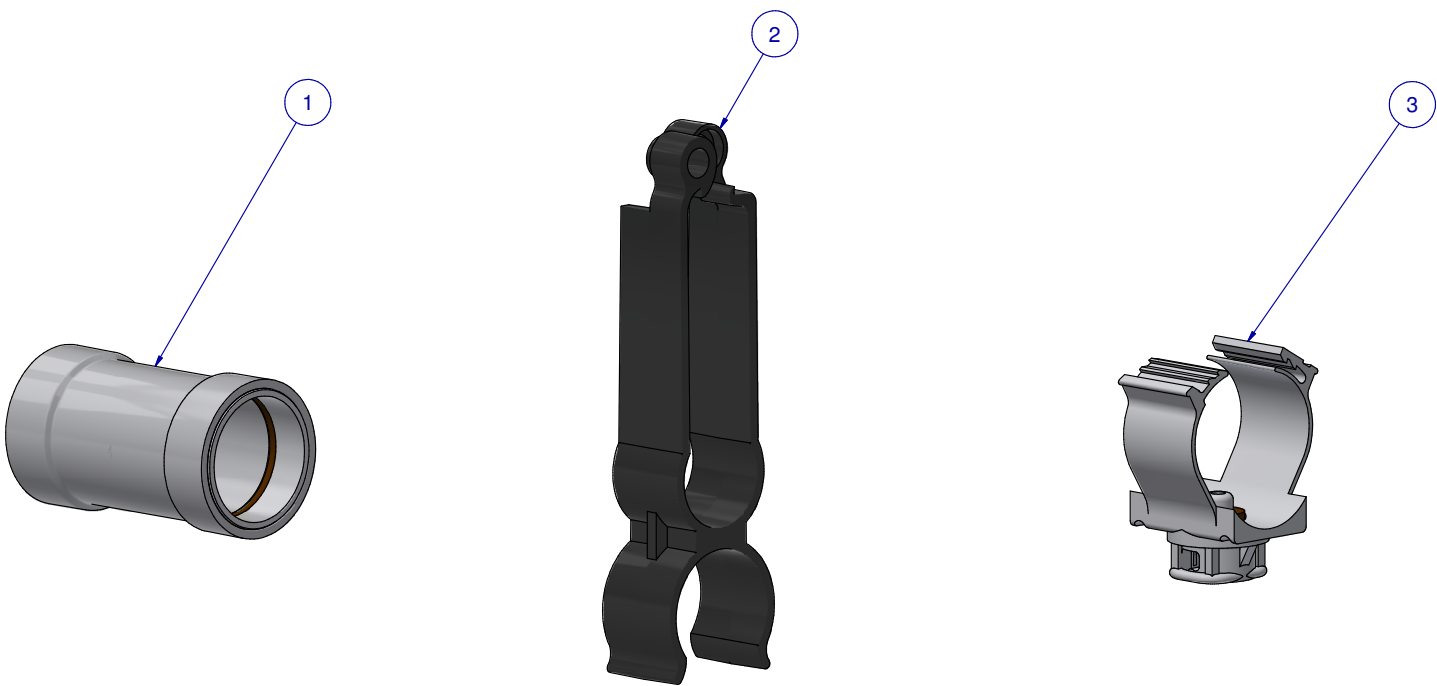

SCALE: 50%

| ITEM | PART NR. | QTY | DESCRIPTION |
|------|----------|-----|--|
| 1 | 2762 | 1 | PIPE CONNECTOR: 1" PVC - WHITE |
| 2 | 1646 | 1 | HANGER: SUPPORT PIPE - BIG ACE / BIG Z |
| 3 | 2386 | 20 | SADDLE: CLIP-ON TL |

SUB KIT: FLOOR TL CLIP-ON SADDLE X 20

PART NR.:

DATE: 02-29-16

REVISION:

4815