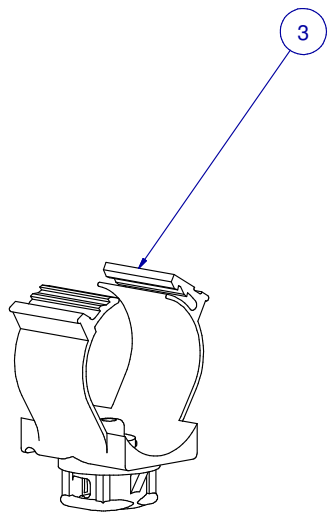

ITEM	PART NR.	QTY	DESCRIPTION
1	2762	1	PIPE CONNECTOR: 1" PVC - WHITE
2	1646	1	HANGER: SUPPORT PIPE - BIG ACE / BIG Z
3	2386	20	SADDLE: CLIP-ON TL

SUB KIT: FLOOR TL CLIP-ON SADDLE X 20
 DATE: 02-29-16
 REVISION:

PART NR.:
4815