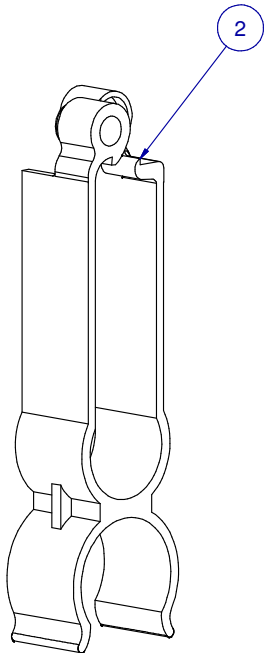

ITEM	PART NR.	QTY	DESCRIPTION
1	2762	1	PIPE CONNECTOR: 1" PVC - WHITE
2	1646	1	HANGER: SUPPORT PIPE - BIG ACE / BIG Z
3	2386	20	SADDLE: CLIP-ON TL

SUB KIT: FLOOR TL CLIP-ON SADDLE X 20
 DATE: 02-29-16
 REVISION:

PART NR.:
4815