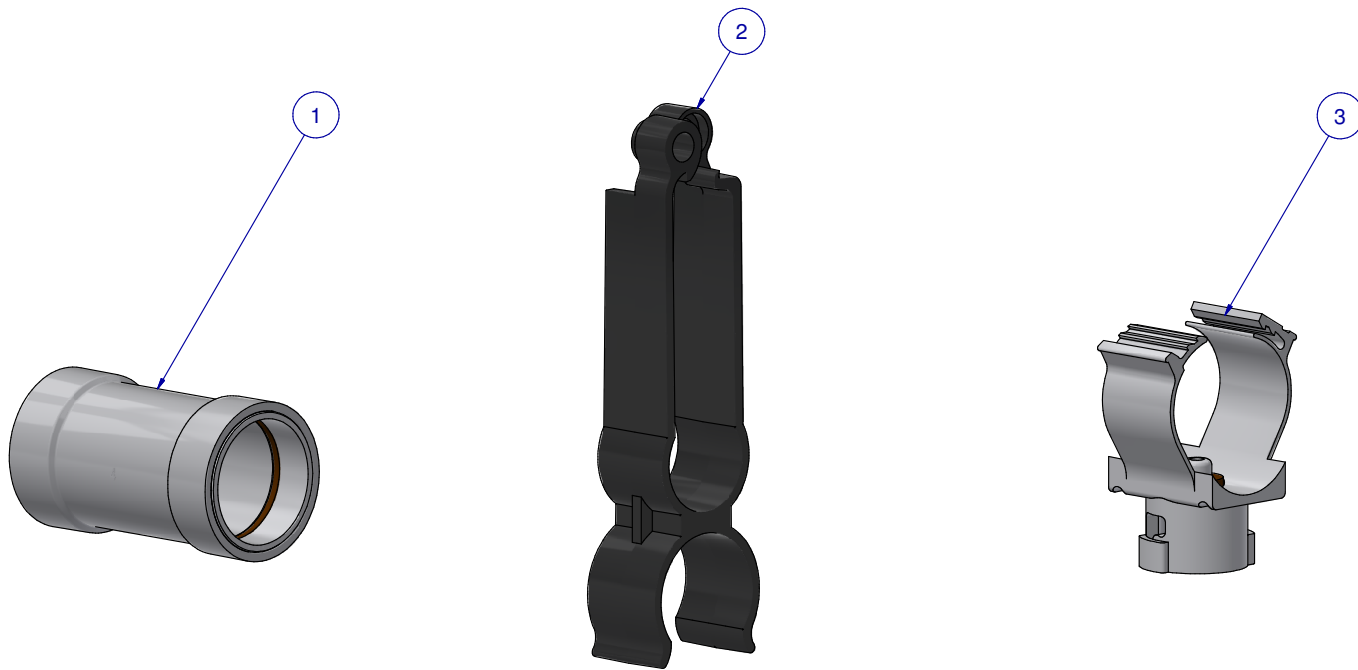

ITEM	PART NR.	QTY	DESCRIPTION
1	2762	1	PIPE CONNECTOR: 1" PVC - WHITE
2	1646	1	HANGER: SUPPORT PIPE - BIG ACE / BIG Z
3	2385	3	SADDLE: CLIP-ON BIG Z

SUB KIT: FLOOR BIG Z CLIP-ON SADDLE X 3

PART NR.:

DATE: 05-03-18