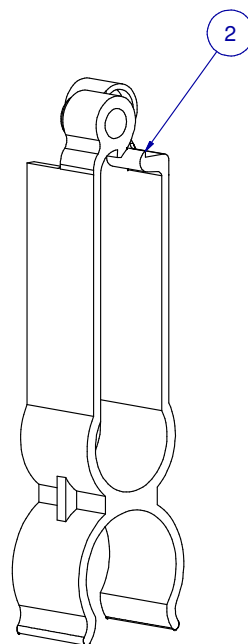

ITEM	PART NR.	QTY	DESCRIPTION
1	2762	1	PIPE CONNECTOR: 1" PVC - WHITE
2	1646	1	HANGER: SUPPORT PIPE - BIG ACE / BIG Z
3	2385	3	SADDLE: CLIP-ON BIG Z

SUB KIT: FLOOR BIG Z CLIP-ON SADDLE X 3

PART NR.:

DATE: 05-03-18