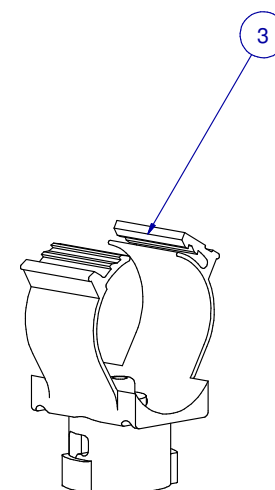

ITEM	PART NR.	QTY	DESCRIPTION
1	2762	1	PIPE CONNECTOR: 1" PVC - WHITE
2	1646	1	HANGER: SUPPORT PIPE - BIG ACE / BIG Z
3	2385	3	SADDLE: CLIP-ON BIG Z

SUB KIT: FLOOR BIG Z CLIP-ON SADDLE X 3

PART NR.:

DATE: 05-03-18