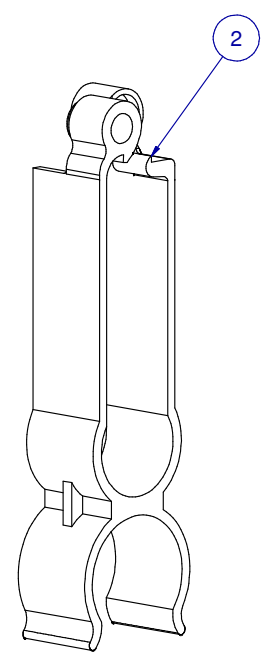

SCALE: 50%

ITEM	PART NR.	QTY	DESCRIPTION
1	2762	1	PIPE CONNECTOR: 1" PVC - WHITE
2	1646	1	HANGER: SUPPORT PIPE - BIG ACE / BIG Z
3	2385	4	SADDLE: CLIP-ON BIG Z

SUB KIT: FLOOR BIG Z CLIP-ON SADDLE X 4

PART NR.: