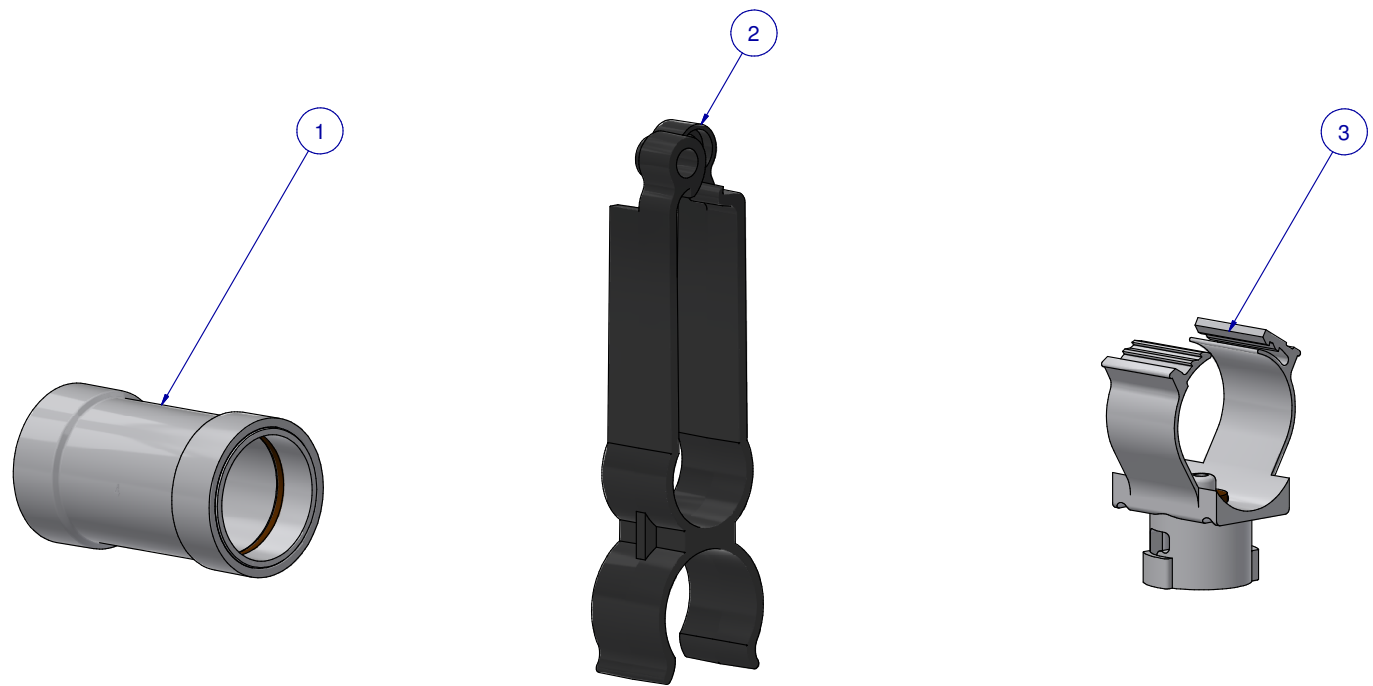

ITEM	PART NR.	QTY	DESCRIPTION
1	2762	1	PIPE CONNECTOR: 1" PVC - WHITE
2	1646	1	HANGER: SUPPORT PIPE - BIG ACE / BIG Z
3	2385	4	SADDLE: CLIP-ON BIG Z

SUB KIT: FLOOR BIG Z CLIP-ON SADDLE X 4

PART NR.:

DATE: 05-03-18