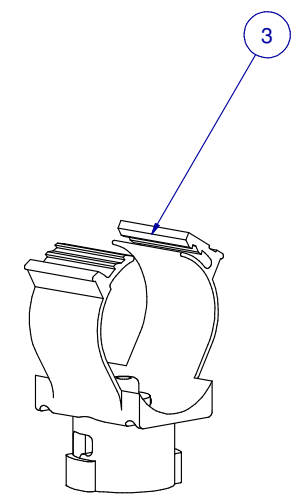

SCALE: 50%

ITEM	PART NR.	QTY	DESCRIPTION
1	2762	1	PIPE CONNECTOR: 1" PVC - WHITE
2	1646	1	HANGER: SUPPORT PIPE - BIG ACE / BIG Z
3	2385	4	SADDLE: CLIP-ON BIG Z

SUB KIT: FLOOR BIG Z CLIP-ON SADDLE X 4

PART NR.: