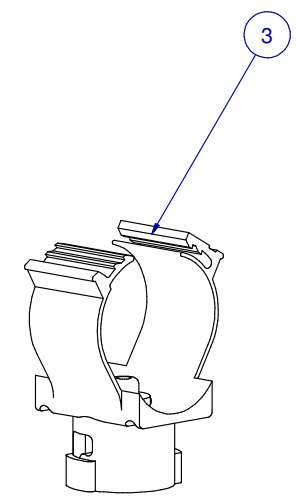

ITEM	PART NR.	QTY	DESCRIPTION
1	2762	1	PIPE CONNECTOR: 1" PVC - WHITE
2	1646	1	HANGER: SUPPORT PIPE - BIG ACE / BIG Z
3	2385	5	SADDLE: CLIP-ON BIG Z

SUB KIT: FLOOR BIG Z CLIP-ON SADDLE X 5

PART NR.:

DATE: 02-29-16