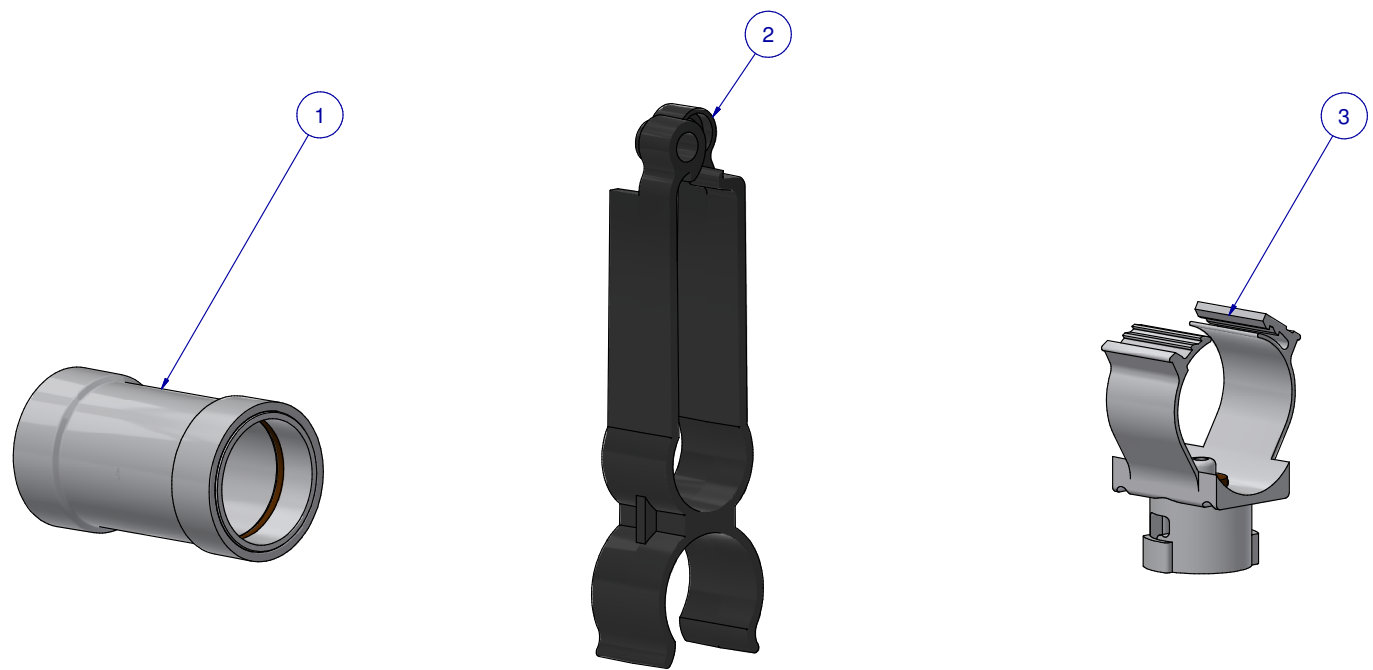

SCALE: 50%

| ITEM | PART NR. | QTY | DESCRIPTION |
|------|----------|-----|--|
| 1 | 2762 | 1 | PIPE CONNECTOR: 1" PVC - WHITE |
| 2 | 1646 | 1 | HANGER: SUPPORT PIPE - BIG ACE / BIG Z |
| 3 | 2385 | 5 | SADDLE: CLIP-ON BIG Z |

SUB KIT: FLOOR BIG Z CLIP-ON SADDLE X 5

PART NR.:

DATE: 02-29-16

REVISION:

4820