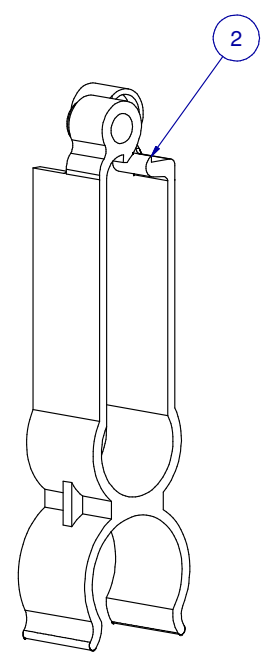

ITEM	PART NR.	QTY	DESCRIPTION
1	2762	1	PIPE CONNECTOR: 1" PVC - WHITE
2	1646	1	HANGER: SUPPORT PIPE - BIG ACE / BIG Z
3	2385	5	SADDLE: CLIP-ON BIG Z

SUB KIT: FLOOR BIG Z CLIP-ON SADDLE X 5

PART NR.:

DATE: 02-29-16