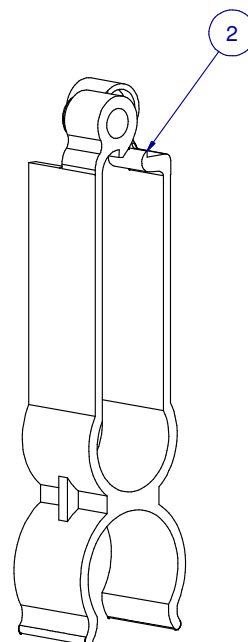

ITEM	PART NR.	QTY	DESCRIPTION
1	2762	1	PIPE CONNECTOR: 1" PVC - WHITE
2	1646	1	HANGER: SUPPORT PIPE - BIG ACE / BIG Z
3	2385	6	SADDLE: CLIP-ON BIG Z

SUB KIT: FLOOR BIG Z CLIP-ON SADDLE X 6

PART NR.:

DATE: 02-29-16