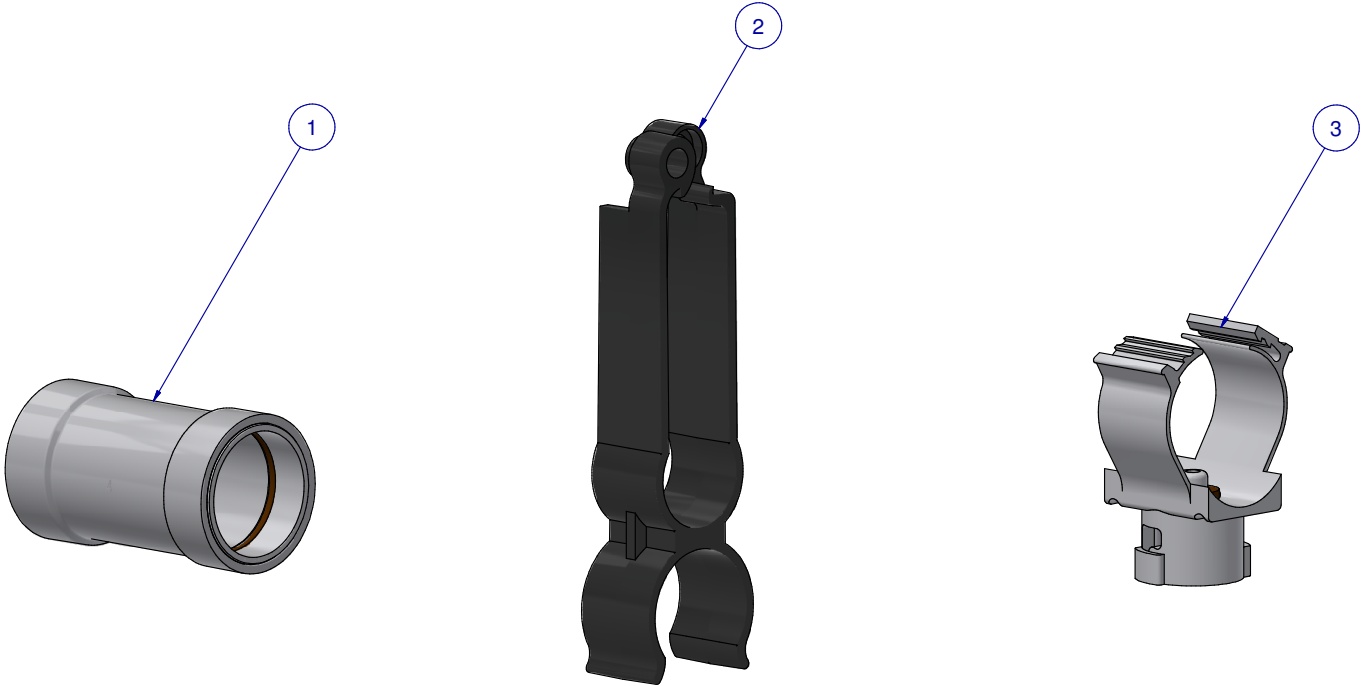

ITEM	PART NR.	QTY	DESCRIPTION
1	2762	1	PIPE CONNECTOR: 1" PVC - WHITE
2	1646	1	HANGER: SUPPORT PIPE - BIG ACE / BIG Z
3	2385	8	SADDLE: CLIP-ON BIG Z

SUB KIT: FLOOR BIG Z CLIP-ON SADDLE X 8

PART NR.:

DATE: 02-29-16