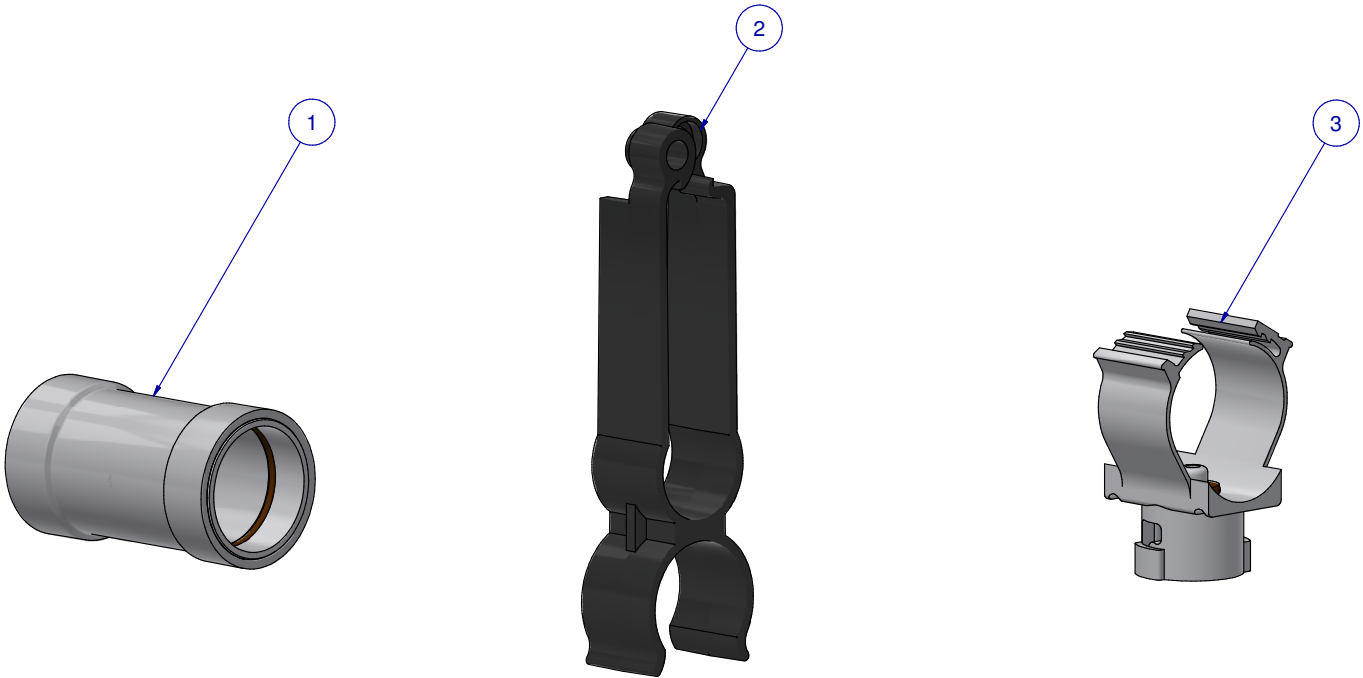

ITEM	PART NR.	QTY	DESCRIPTION
1	2762	1	PIPE CONNECTOR: 1" PVC - WHITE
2	1646	1	HANGER: SUPPORT PIPE - BIG ACE / BIG Z
3	2385	10	SADDLE: CLIP-ON BIG Z

SUB KIT: FLOOR BIG Z CLIP-ON SADDLE X 10

PART NR.:

DATE: 02-29-16