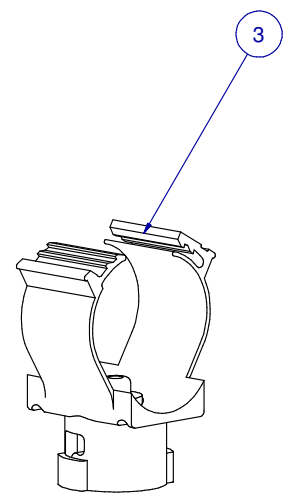

| ITEM | PART NR. | QTY | DESCRIPTION |
|------|----------|-----|--|
| 1 | 2762 | 1 | PIPE CONNECTOR: 1" PVC - WHITE |
| 2 | 1646 | 1 | HANGER: SUPPORT PIPE - BIG ACE / BIG Z |
| 3 | 2385 | 10 | SADDLE: CLIP-ON BIG Z |

SUB KIT: FLOOR BIG Z CLIP-ON SADDLE X 10

PART NR.:

DATE: 02-29-16

REVISION:

4823