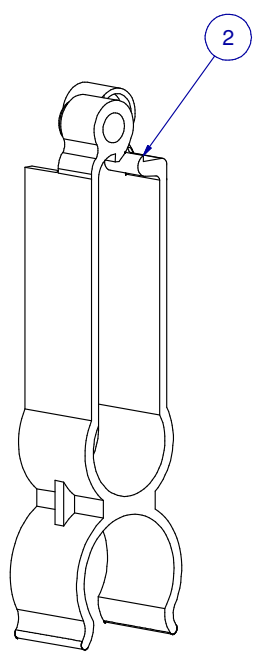

| ITEM | PART NR. | QTY | DESCRIPTION |
|------|----------|-----|--|
| 1 | 2762 | 1 | PIPE CONNECTOR: 1" PVC - WHITE |
| 2 | 1646 | 1 | HANGER: SUPPORT PIPE - BIG ACE / BIG Z |
| 3 | 2385 | 10 | SADDLE: CLIP-ON BIG Z |

SUB KIT: FLOOR BIG Z CLIP-ON SADDLE X 10

PART NR.:

DATE: 02-29-16

REVISION:

4823