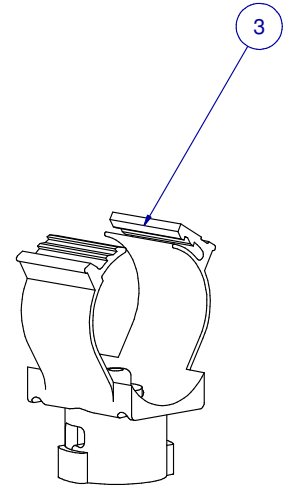

ITEM	PART NR.	QTY	DESCRIPTION
1	2762	1	PIPE CONNECTOR: 1" PVC - WHITE
2	1646	1	HANGER: SUPPORT PIPE - BIG ACE / BIG Z
3	2385	12	SADDLE: CLIP-ON BIG Z

SUB KIT: FLOOR BIG Z CLIP-ON SADDLE X 12

PART NR.:

DATE: 02-29-16