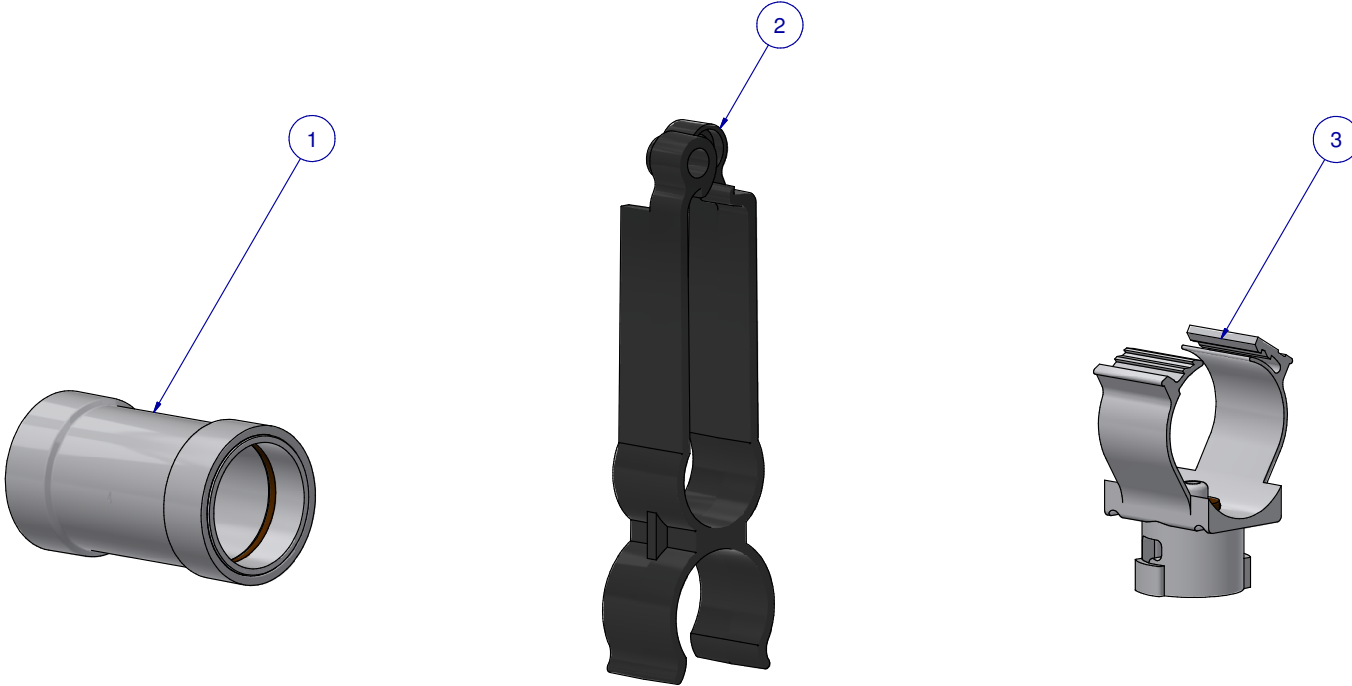

ITEM	PART NR.	QTY	DESCRIPTION
1	2762	1	PIPE CONNECTOR: 1" PVC - WHITE
2	1646	1	HANGER: SUPPORT PIPE - BIG ACE / BIG Z
3	2385	12	SADDLE: CLIP-ON BIG Z

SUB KIT: FLOOR BIG Z CLIP-ON SADDLE X 12

PART NR.:

DATE: 02-29-16