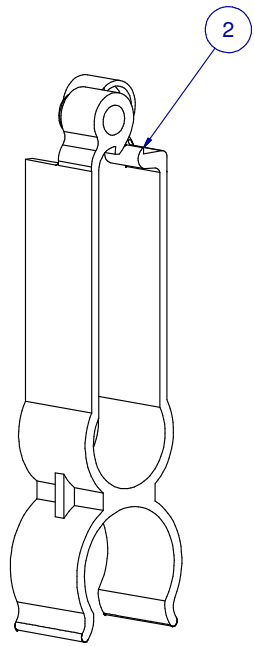

ITEM	PART NR.	QTY	DESCRIPTION
1	2762	1	PIPE CONNECTOR: 1" PVC - WHITE
2	1646	1	HANGER: SUPPORT PIPE - BIG ACE / BIG Z
3	2385	12	SADDLE: CLIP-ON BIG Z

SUB KIT: FLOOR BIG Z CLIP-ON SADDLE X 12

PART NR.:

DATE: 02-29-16