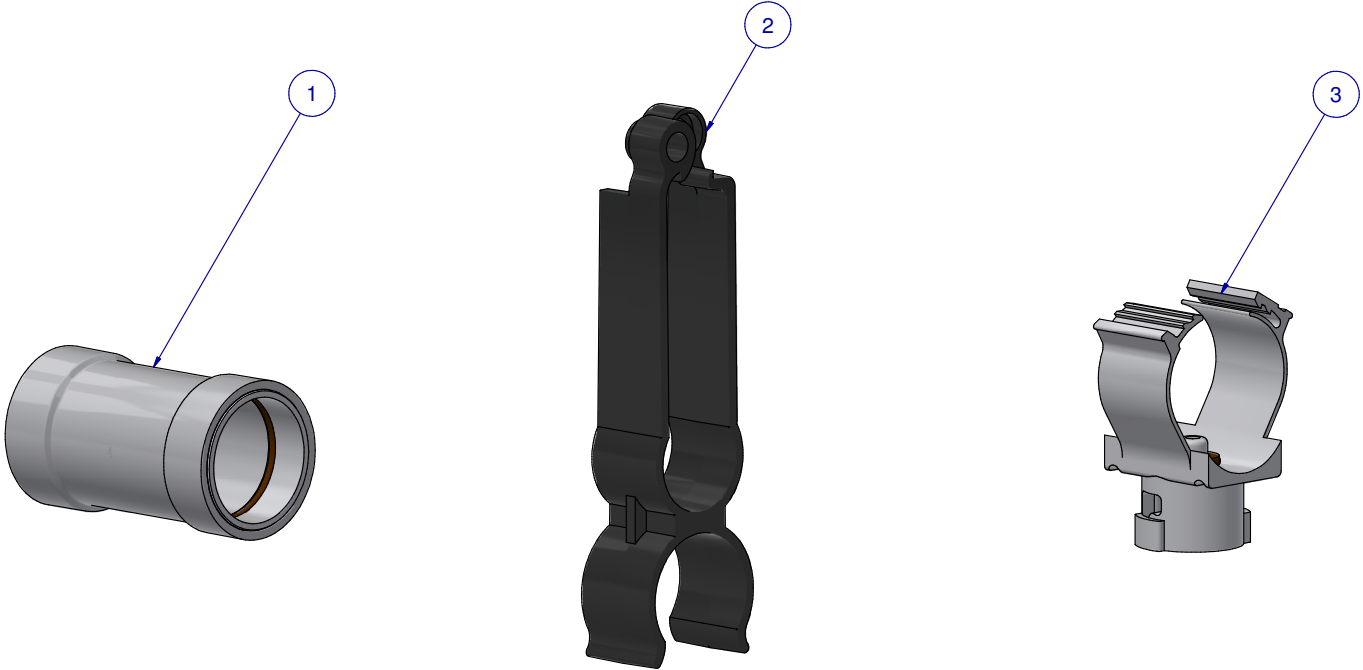

ITEM	PART NR.	QTY	DESCRIPTION
1	2762	1	PIPE CONNECTOR: 1" PVC - WHITE
2	1646	1	HANGER: SUPPORT PIPE - BIG ACE / BIG Z
3	2385	20	SADDLE: CLIP-ON BIG Z

SUB KIT: FLOOR BIG Z CLIP-ON SADDLE X 20

PART NR.:

DATE: 02-29-16