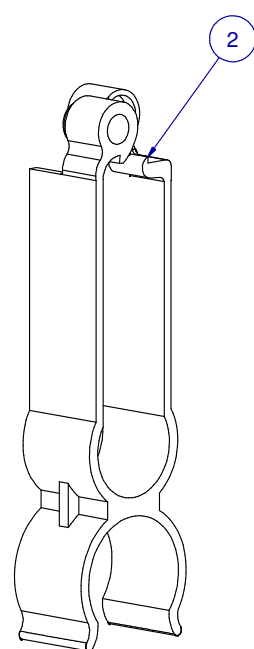

ITEM	PART NR.	QTY	DESCRIPTION
1	2762	1	PIPE CONNECTOR: 1" PVC - WHITE
2	1646	1	HANGER: SUPPORT PIPE - BIG ACE / BIG Z
3	2388	5	SADDLE: CLIP-ON BIG Z EXTENDED

SUB KIT: FLOOR BIG Z CLIP-ON EXTENDED SADDLE X 5