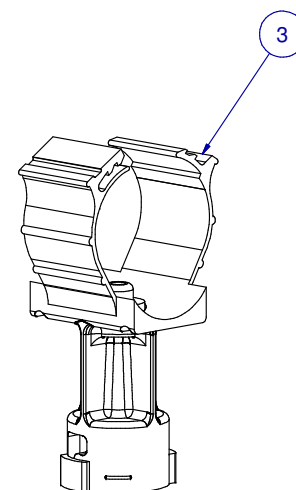

ITEM	PART NR.	QTY	DESCRIPTION
1	2762	1	PIPE CONNECTOR: 1" PVC - WHITE
2	1646	1	HANGER: SUPPORT PIPE - BIG ACE / BIG Z
3	2388	5	SADDLE: CLIP-ON BIG Z EXTENDED

SUB KIT: FLOOR BIG Z CLIP-ON EXTENDED SADDLE X 5