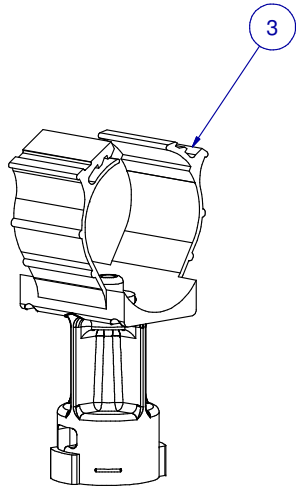

ITEM	PART NR.	QTY	DESCRIPTION
1	2762	1	PIPE CONNECTOR: 1" PVC - WHITE
2	1646	1	HANGER: SUPPORT PIPE - BIG ACE / BIG Z
3	2388	6	SADDLE: CLIP-ON BIG Z EXTENDED

SUB KIT: FLOOR BIG Z CLIP-ON EXTENDED SADDLE X 6