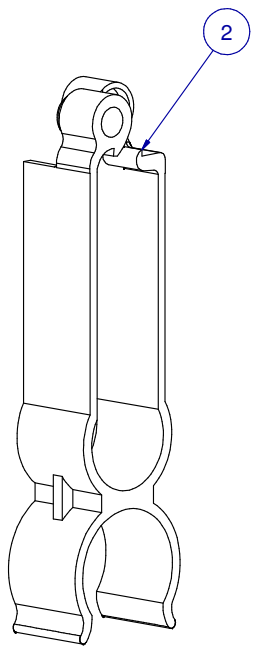

ITEM	PART NR.	QTY	DESCRIPTION
1	2762	1	PIPE CONNECTOR: 1" PVC - WHITE
2	1646	1	HANGER: SUPPORT PIPE - BIG ACE / BIG Z
3	2388	6	SADDLE: CLIP-ON BIG Z EXTENDED

SUB KIT: FLOOR BIG Z CLIP-ON EXTENDED SADDLE X 6