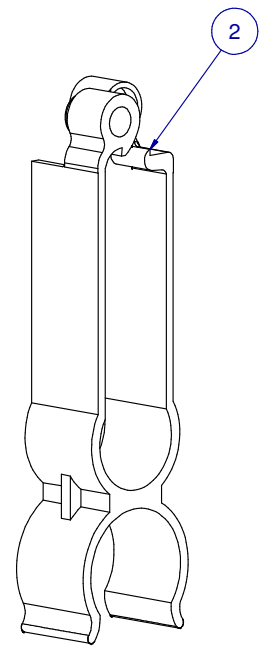

ITEM	PART NR.	QTY	DESCRIPTION
1	2762	1	PIPE CONNECTOR: 1" PVC - WHITE
2	1646	1	HANGER: SUPPORT PIPE - BIG ACE / BIG Z
3	2388	8	SADDLE: CLIP-ON BIG Z EXTENDED

SUB KIT: FLOOR BIG Z CLIP-ON EXTENDED SADDLE X 8