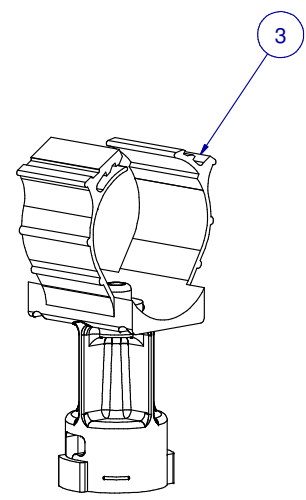

ITEM	PART NR.	QTY	DESCRIPTION
1	2762	1	PIPE CONNECTOR: 1" PVC - WHITE
2	1646	1	HANGER: SUPPORT PIPE - BIG ACE / BIG Z
3	2388	8	SADDLE: CLIP-ON BIG Z EXTENDED

SUB KIT: FLOOR BIG Z CLIP-ON EXTENDED SADDLE X 8