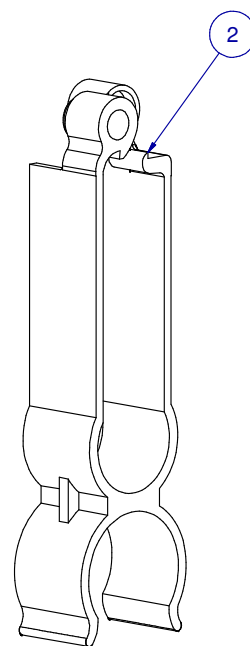

ITEM	PART NR.	QTY	DESCRIPTION
1	2762	1	PIPE CONNECTOR: 1" PVC - WHITE
2	1646	1	HANGER: SUPPORT PIPE - BIG ACE / BIG Z
3	2388	10	SADDLE: CLIP-ON BIG Z EXTENDED

SUB KIT: FLOOR BIG Z CLIP-ON EXTENDED SADDLE X 10