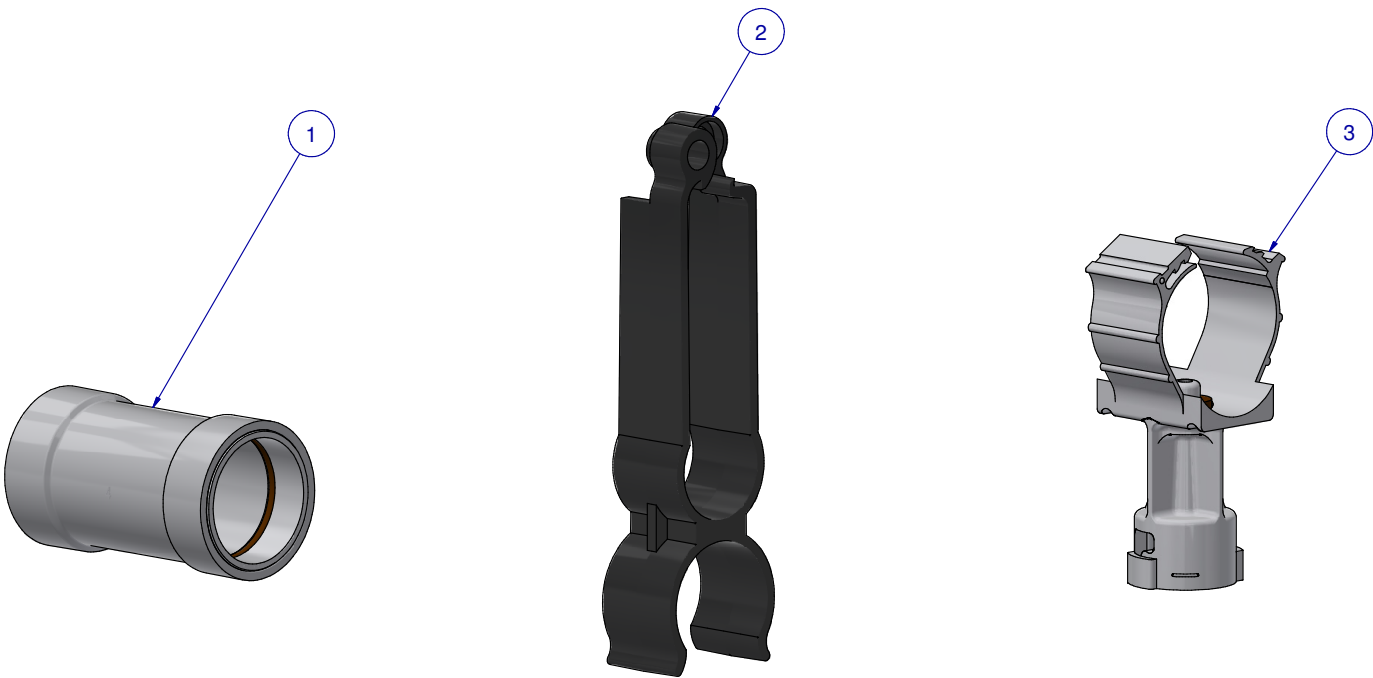

SCALE: 50%

ITEM	PART NR.	QTY	DESCRIPTION
1	2762	1	PIPE CONNECTOR: 1" PVC - WHITE
2	1646	1	HANGER: SUPPORT PIPE - BIG ACE / BIG Z
3	2388	10	SADDLE: CLIP-ON BIG Z EXTENDED

SUB KIT: FLOOR BIG Z CLIP-ON EXTENDED SADDLE X 10

PART NR.:
4833

DATE: 02-29-16

REVISION: