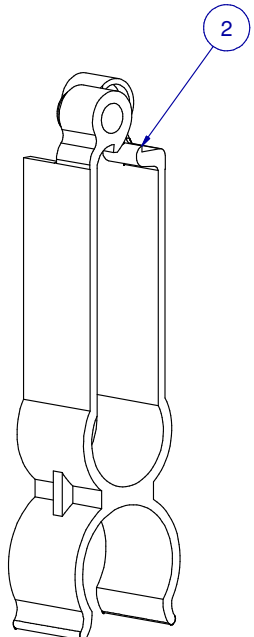

ITEM	PART NR.	QTY	DESCRIPTION
1	2762	1	PIPE CONNECTOR: 1" PVC - WHITE
2	1646	1	HANGER: SUPPORT PIPE - BIG ACE / BIG Z
3	2388	12	SADDLE: CLIP-ON BIG Z EXTENDED

SUB KIT: FLOOR BIG Z CLIP-ON EXTENDED SADDLE X 12

PART NR.:  
**4834**

DATE: 02-29-16

REVISION: