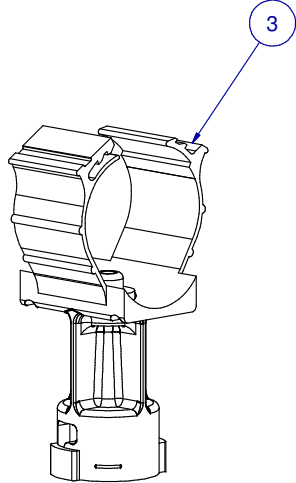

ITEM	PART NR.	QTY	DESCRIPTION
1	2762	1	PIPE CONNECTOR: 1" PVC - WHITE
2	1646	1	HANGER: SUPPORT PIPE - BIG ACE / BIG Z
3	2388	12	SADDLE: CLIP-ON BIG Z EXTENDED

SUB KIT: FLOOR BIG Z CLIP-ON EXTENDED SADDLE X 12

PART NR.:  
**4834**

DATE: 02-29-16

REVISION: