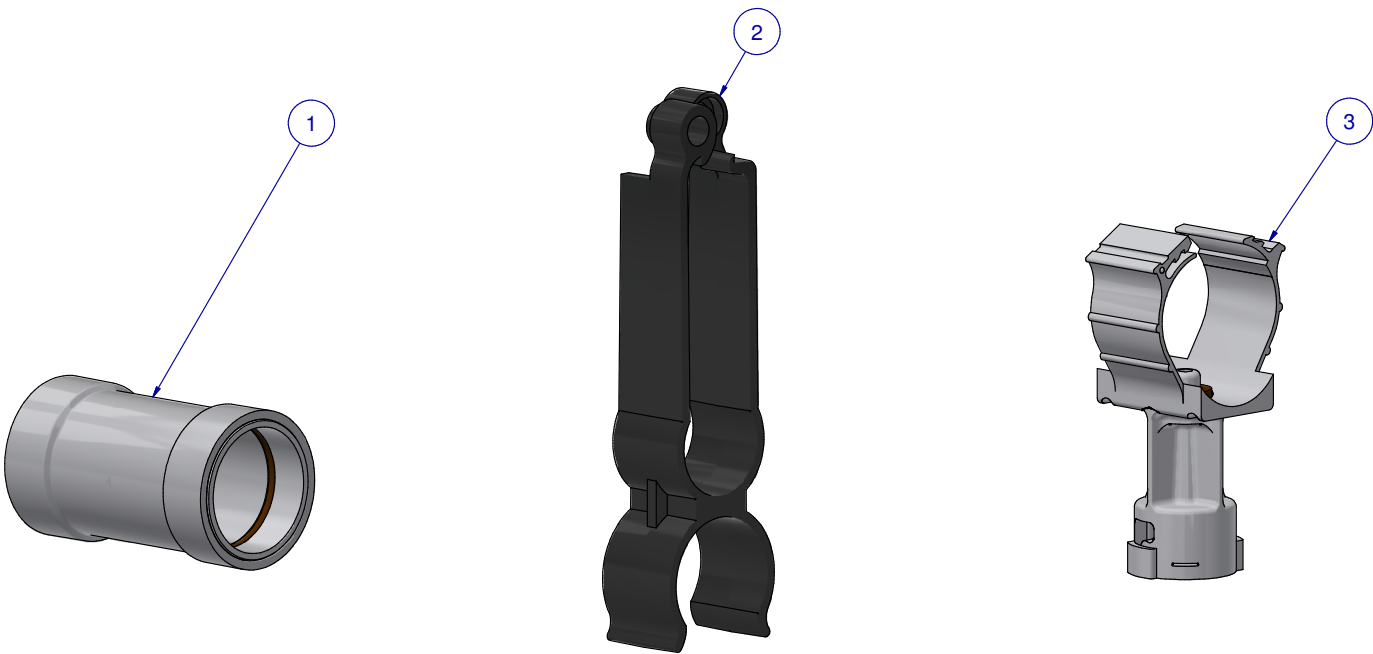

SCALE: 50%

| ITEM | PART NR. | QTY | DESCRIPTION                            |
|------|----------|-----|--|
| 1    | 2762     | 1   | PIPE CONNECTOR: 1" PVC - WHITE         |
| 2    | 1646     | 1   | HANGER: SUPPORT PIPE - BIG ACE / BIG Z |
| 3    | 2388     | 12  | SADDLE: CLIP-ON BIG Z EXTENDED         |

SUB KIT: FLOOR BIG Z CLIP-ON EXTENDED SADDLE X 12

PART NR.:  
**4834**

DATE: 02-29-16

REVISION: