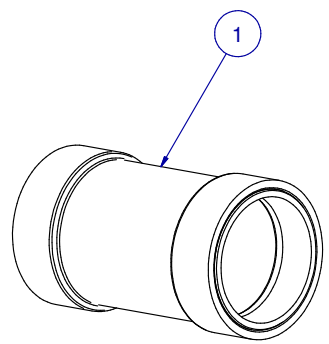

SCALE: -

ITEM	PART NR.	QTY	DESCRIPTION
1	2762	1	PIPE CONNECTOR: 1" PVC - WHITE
2	1646	1	HANGER: SUPPORT PIPE - BIG ACE / BIG Z
3	2898	3	SADDLE: CLIP-ON BIG Z FLEX
4	2996	3	CLAMP: T-MAX TO FLEX SADDLE REINFORCEMENT
5	3840	3	LOCK: FLOOR BIG Z CLIP-ON BRACKET

SCALE 1 / 2

SCALE 1 / 2

SCALE 1 / 2

SCALE 1 / 2

SCALE 1 / 2

SUB KIT: FLOOR BIG Z CLIP-ON FLEX SADDLE X 3

PART NR.:

DATE: 11-01-19