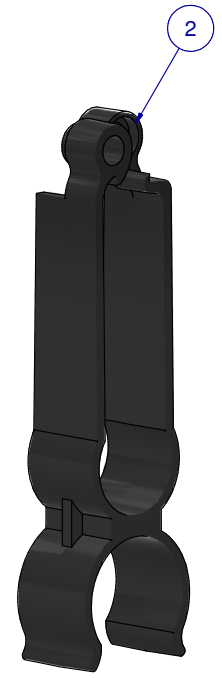

SCALE: -

ITEM	PART NR.	QTY	DESCRIPTION
1	2762	1	PIPE CONNECTOR: 1" PVC - WHITE
2	1646	1	HANGER: SUPPORT PIPE - BIG ACE / BIG Z
3	2898	3	SADDLE: CLIP-ON BIG Z FLEX
4	2996	3	CLAMP: T-MAX TO FLEX SADDLE REINFORCEMENT
5	3840	3	LOCK: FLOOR BIG Z CLIP-ON BRACKET

SCALE 1 / 2

SCALE 1 / 2

SCALE 1 / 2

SCALE 1 / 2

SCALE 1 / 2

SUB KIT: FLOOR BIG Z CLIP-ON FLEX SADDLE X 3

PART NR.:

DATE: 11-01-19