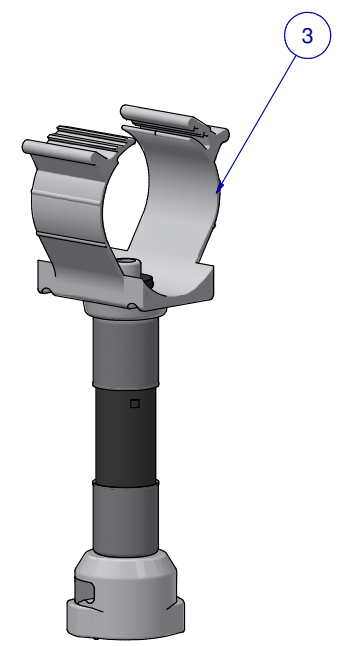

SCALE: -

ITEM	PART NR.	QTY	DESCRIPTION
1	2762	1	PIPE CONNECTOR: 1" PVC - WHITE
2	1646	1	HANGER: SUPPORT PIPE - BIG ACE / BIG Z
3	2898	3	SADDLE: CLIP-ON BIG Z FLEX
4	2996	3	CLAMP: T-MAX TO FLEX SADDLE REINFORCEMENT
5	3840	3	LOCK: FLOOR BIG Z CLIP-ON BRACKET

SCALE 1 / 2

SCALE 1 / 2

SCALE 1 / 2

SCALE 1 / 2

SCALE 1 / 2

SUB KIT: FLOOR BIG Z CLIP-ON FLEX SADDLE X 3

PART NR.:

DATE: 11-01-19