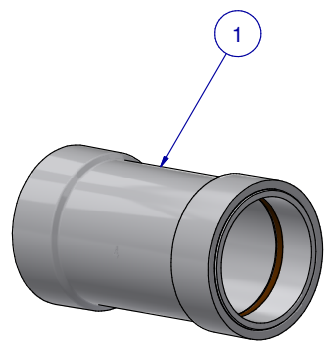

SCALE: -

ITEM	PART NR.	QTY	DESCRIPTION
1	2762	1	PIPE CONNECTOR: 1" PVC - WHITE
2	1646	1	HANGER: SUPPORT PIPE - BIG ACE / BIG Z
3	2898	3	SADDLE: CLIP-ON BIG Z FLEX
4	2996	3	CLAMP: T-MAX TO FLEX SADDLE REINFORCEMENT
5	3840	3	LOCK: FLOOR BIG Z CLIP-ON BRACKET

SCALE 1 / 2

SCALE 1 / 2

SCALE 1 / 2

SCALE 1 / 2

SCALE 1 / 2

SUB KIT: FLOOR BIG Z CLIP-ON FLEX SADDLE X 3

PART NR.:

DATE: 11-01-19