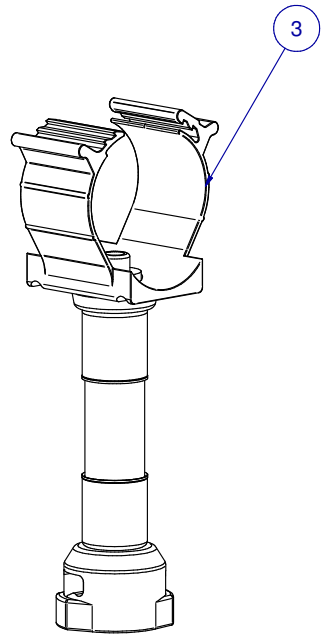

SCALE: -

ITEM	PART NR.	QTY	DESCRIPTION
1	2762	1	PIPE CONNECTOR: 1" PVC - WHITE
2	1646	1	HANGER: SUPPORT PIPE - BIG ACE / BIG Z
3	2898	3	SADDLE: CLIP-ON BIG Z FLEX
4	2996	3	CLAMP: T-MAX TO FLEX SADDLE REINFORCEMENT
5	3840	3	LOCK: FLOOR BIG Z CLIP-ON BRACKET

SCALE 1 / 2

SCALE 1 / 2

SCALE 1 / 2

SCALE 1 / 2

SCALE 1 / 2

SUB KIT: FLOOR BIG Z CLIP-ON FLEX SADDLE X 3

PART NR.:

DATE: 11-01-19