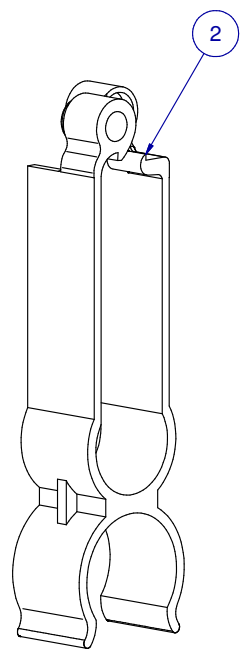

SCALE: -

ITEM	PART NR.	QTY	DESCRIPTION
1	2762	1	PIPE CONNECTOR: 1" PVC - WHITE
2	1646	1	HANGER: SUPPORT PIPE - BIG ACE / BIG Z
3	2898	3	SADDLE: CLIP-ON BIG Z FLEX
4	2996	3	CLAMP: T-MAX TO FLEX SADDLE REINFORCEMENT
5	3840	3	LOCK: FLOOR BIG Z CLIP-ON BRACKET

SCALE 1 / 2

SCALE 1 / 2

SCALE 1 / 2

SCALE 1 / 2

SCALE 1 / 2

SUB KIT: FLOOR BIG Z CLIP-ON FLEX SADDLE X 3

PART NR.:

DATE: 11-01-19