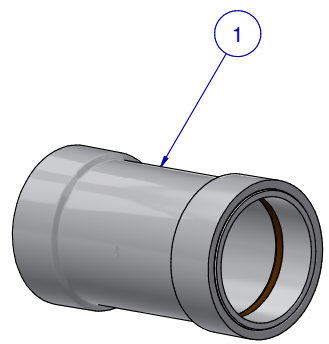

SCALE: -

ITEM	PART NR.	QTY	DESCRIPTION
1	2762	1	PIPE CONNECTOR: 1" PVC - WHITE
2	1646	1	HANGER: SUPPORT PIPE - BIG ACE / BIG Z
3	2898	4	SADDLE: CLIP-ON BIG Z FLEX
4	2996	4	CLAMP: T-MAX TO FLEX SADDLE REINFORCEMENT
5	3840	4	LOCK: FLOOR BIG Z CLIP-ON BRACKET

SCALE 1 / 2

SCALE 1 / 2

SCALE 1 / 2

SCALE 1 / 2

SCALE 1 / 2

SUB KIT: FLOOR BIG Z CLIP-ON FLEX SADDLE X 4

PART NR.:

DATE: 11-01-19