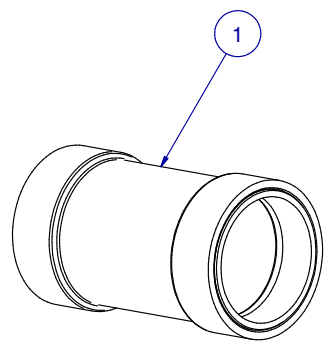

SCALE: -

ITEM	PART NR.	QTY	DESCRIPTION
1	2762	1	PIPE CONNECTOR: 1" PVC - WHITE
2	1646	1	HANGER: SUPPORT PIPE - BIG ACE / BIG Z
3	2898	4	SADDLE: CLIP-ON BIG Z FLEX
4	2996	4	CLAMP: T-MAX TO FLEX SADDLE REINFORCEMENT
5	3840	4	LOCK: FLOOR BIG Z CLIP-ON BRACKET

SCALE 1 / 2

SCALE 1 / 2

SCALE 1 / 2

SCALE 1 / 2

SCALE 1 / 2

SUB KIT: FLOOR BIG Z CLIP-ON FLEX SADDLE X 4

PART NR.:

DATE: 11-01-19