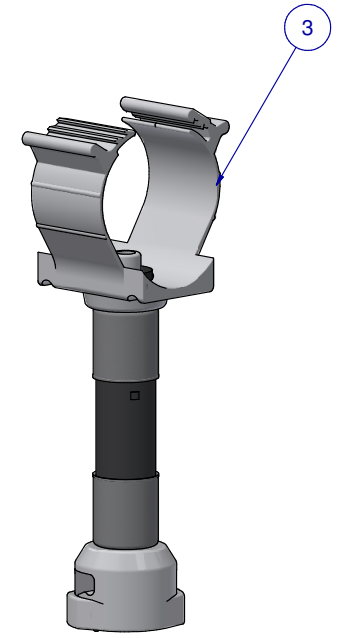

SCALE: -

ITEM	PART NR.	QTY	DESCRIPTION
1	2762	1	PIPE CONNECTOR: 1" PVC - WHITE
2	1646	1	HANGER: SUPPORT PIPE - BIG ACE / BIG Z
3	2898	4	SADDLE: CLIP-ON BIG Z FLEX
4	2996	4	CLAMP: T-MAX TO FLEX SADDLE REINFORCEMENT
5	3840	4	LOCK: FLOOR BIG Z CLIP-ON BRACKET

SCALE 1 / 2

SCALE 1 / 2

SCALE 1 / 2

SCALE 1 / 2

SCALE 1 / 2

SUB KIT: FLOOR BIG Z CLIP-ON FLEX SADDLE X 4

PART NR.:

DATE: 11-01-19