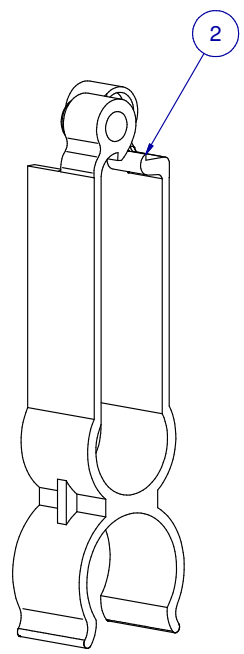

SCALE: -

ITEM	PART NR.	QTY	DESCRIPTION
1	2762	1	PIPE CONNECTOR: 1" PVC - WHITE
2	1646	1	HANGER: SUPPORT PIPE - BIG ACE / BIG Z
3	2898	4	SADDLE: CLIP-ON BIG Z FLEX
4	2996	4	CLAMP: T-MAX TO FLEX SADDLE REINFORCEMENT
5	3840	4	LOCK: FLOOR BIG Z CLIP-ON BRACKET

SCALE 1 / 2

SCALE 1 / 2

SCALE 1 / 2

SCALE 1 / 2

SCALE 1 / 2

SUB KIT: FLOOR BIG Z CLIP-ON FLEX SADDLE X 4

PART NR.:

DATE: 11-01-19