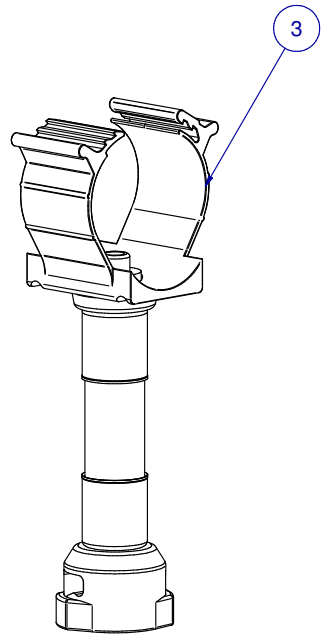

SCALE: -

ITEM	PART NR.	QTY	DESCRIPTION
1	2762	1	PIPE CONNECTOR: 1" PVC - WHITE
2	1646	1	HANGER: SUPPORT PIPE - BIG ACE / BIG Z
3	2898	4	SADDLE: CLIP-ON BIG Z FLEX
4	2996	4	CLAMP: T-MAX TO FLEX SADDLE REINFORCEMENT
5	3840	4	LOCK: FLOOR BIG Z CLIP-ON BRACKET

SCALE 1 / 2

SCALE 1 / 2

SCALE 1 / 2

SCALE 1 / 2

SCALE 1 / 2

SUB KIT: FLOOR BIG Z CLIP-ON FLEX SADDLE X 4

PART NR.:

DATE: 11-01-19