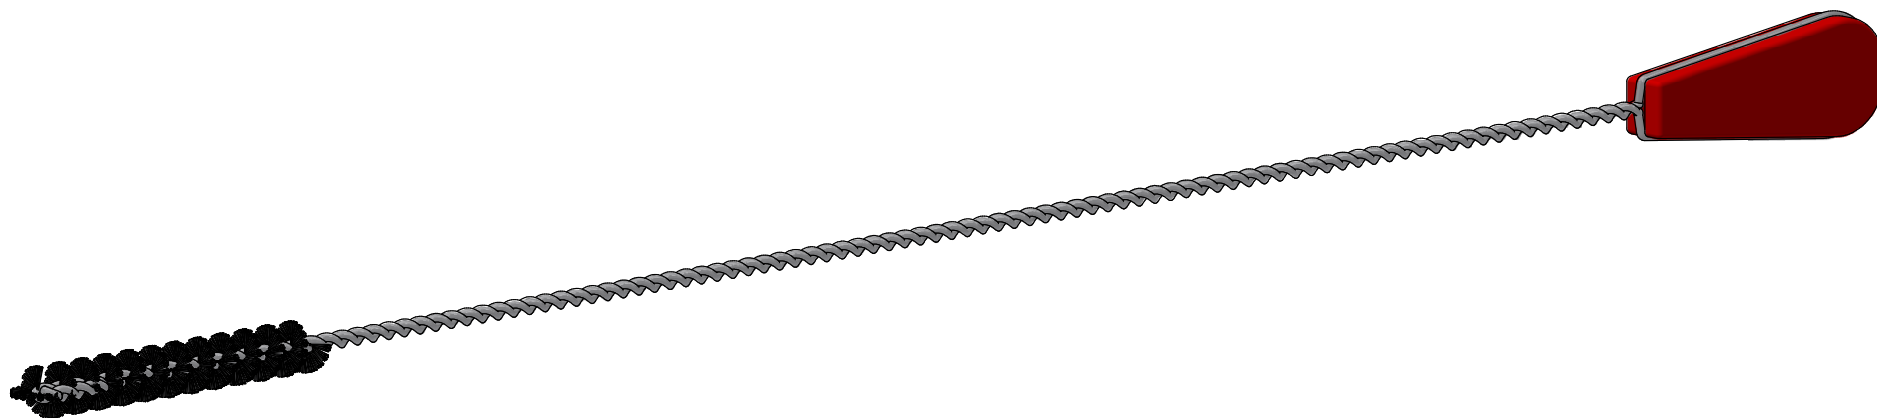

SCALE: 50%

BRUSH: RISER TUBE - 28" / 70 CM
DATE: 09-13-01 REVISION: 4

PART NR.:
748